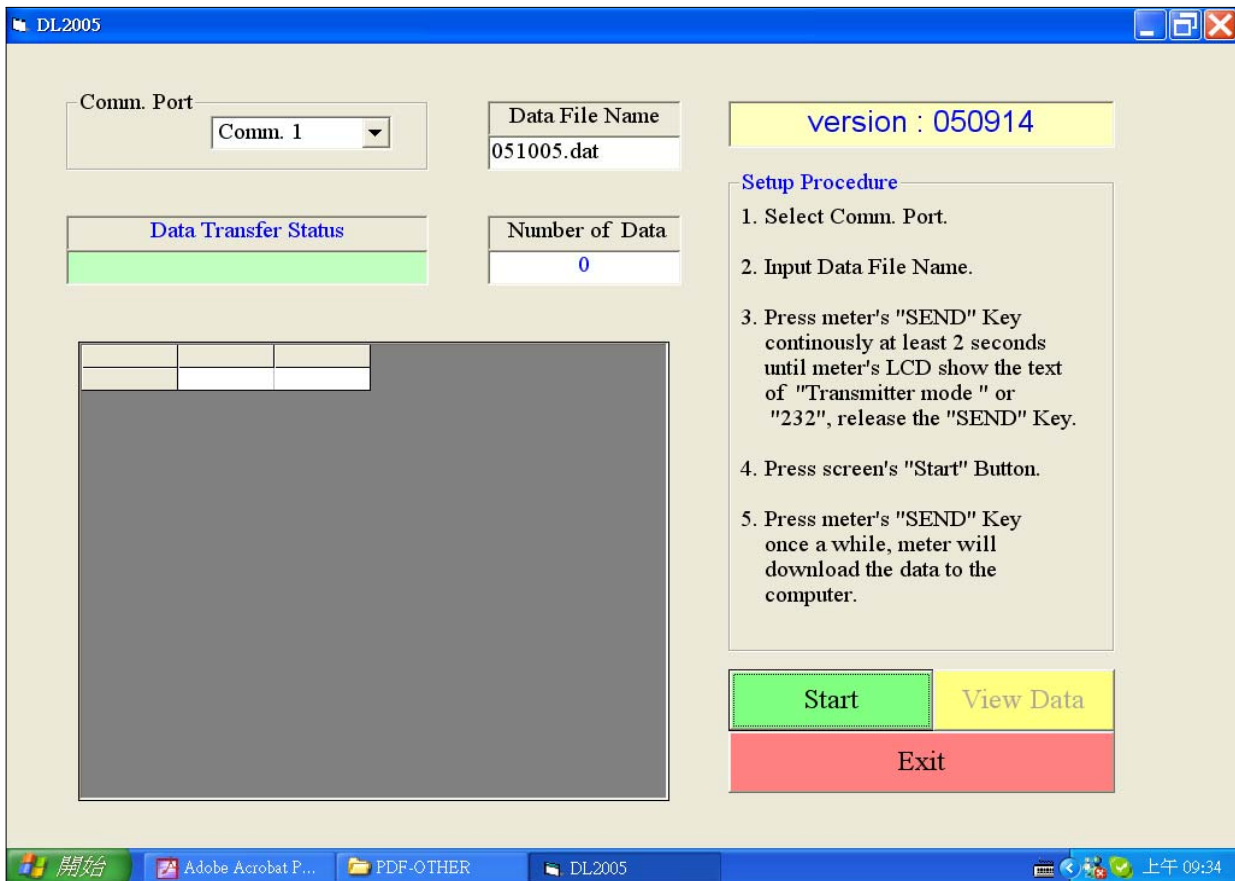

software used to down load meter's data to computer

DATA LOGGER SOFTWARE

Model : SW-DL2005

ISO-9001, CE, IEC1010

FEATURES

- * Optional data logger software for HT-3009, HT-315, HT-306, HT-3015, YK-90HT... to down load the data from the instrument to the computer.
- * After the computer load the data, user can use EXCEL to make the data analysis.