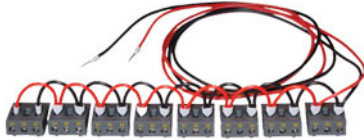

## Power wire

---

### 8201R

– Supply pin 31 + 33, right

#### Application

- Power wire for system 5000, 4104, 4116 and backplane systems. Each plug is coded to eliminate mounting errors.